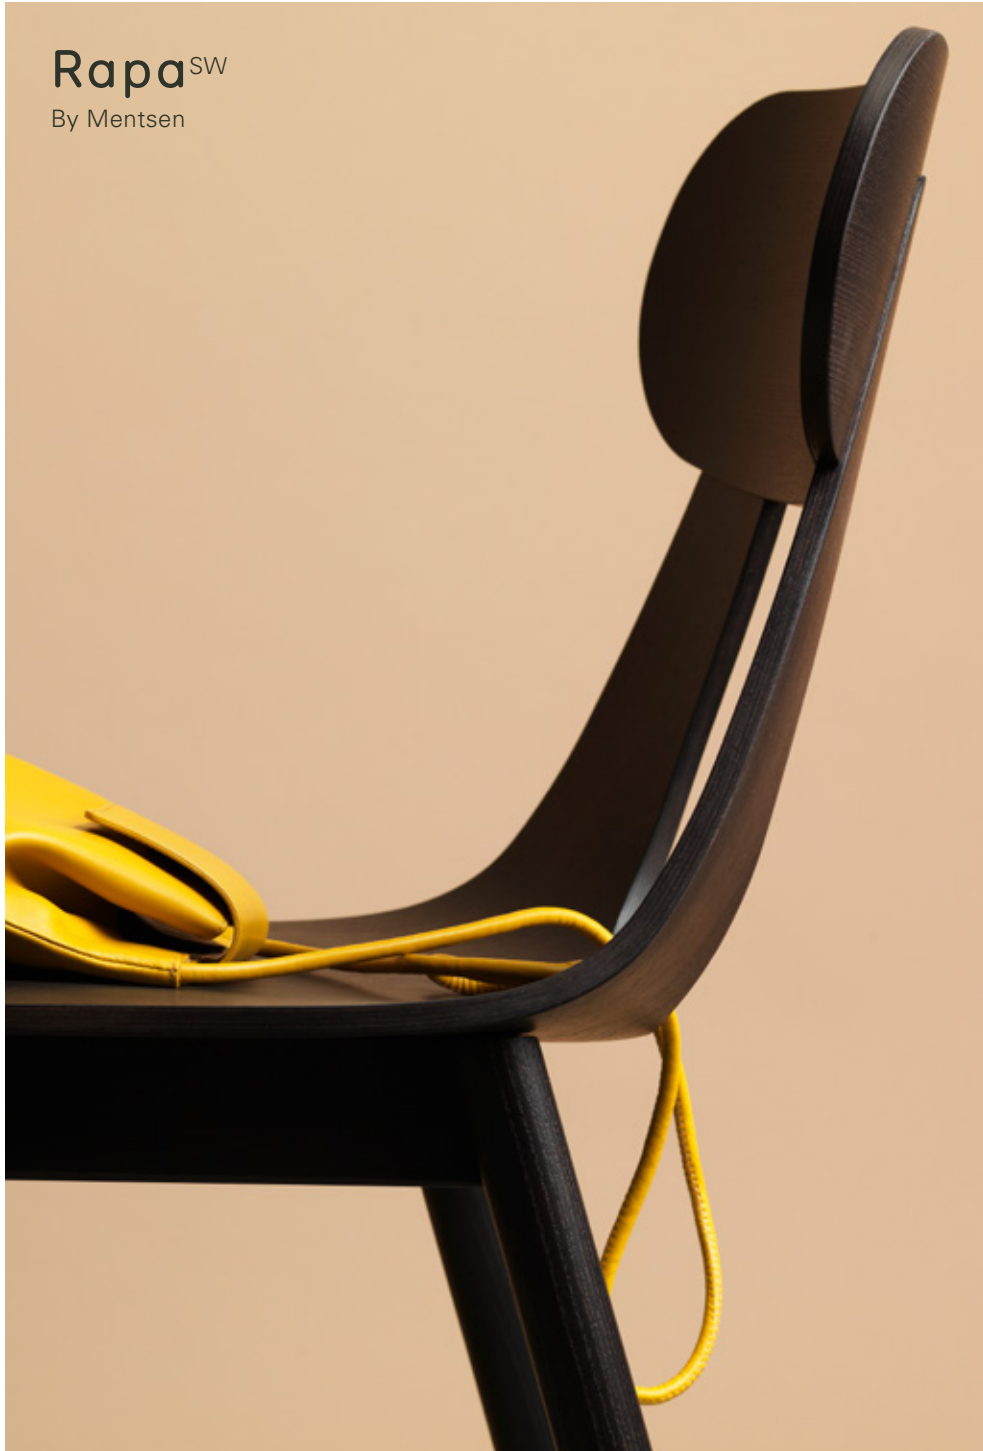

Rapa^{SW}

By Mentsen

Based in Northern Italy, Zilio A&C is a family-run business historically known for chair making. Today, we work with a handful of talented designers and studios around the world, and collaborate with local craftspeople celebrated for their production skills and knowledge of new technologies. The result is beautiful products that suit contemporary life at home and work.

See the full collection on zilioaldo.it